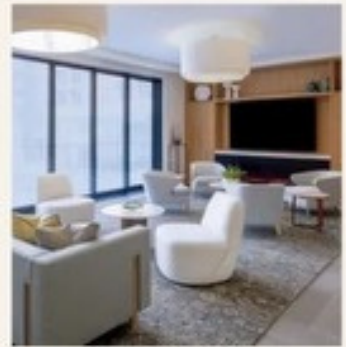

CONTRACT 3,000-10,000 SF
Design: Tom Stringer Design Partners
Photography: Wittefini